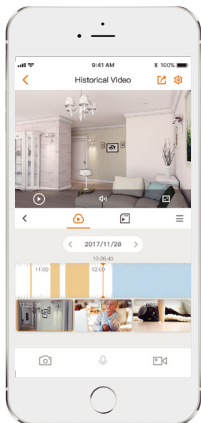

Two-way Talk

Communicate with family and pets easily

Stay close with what you care

With Cloud service, you will have access to what you care as long as Internet is available. You can record daily or motion videos on Cloud and playback anytime anywhere.