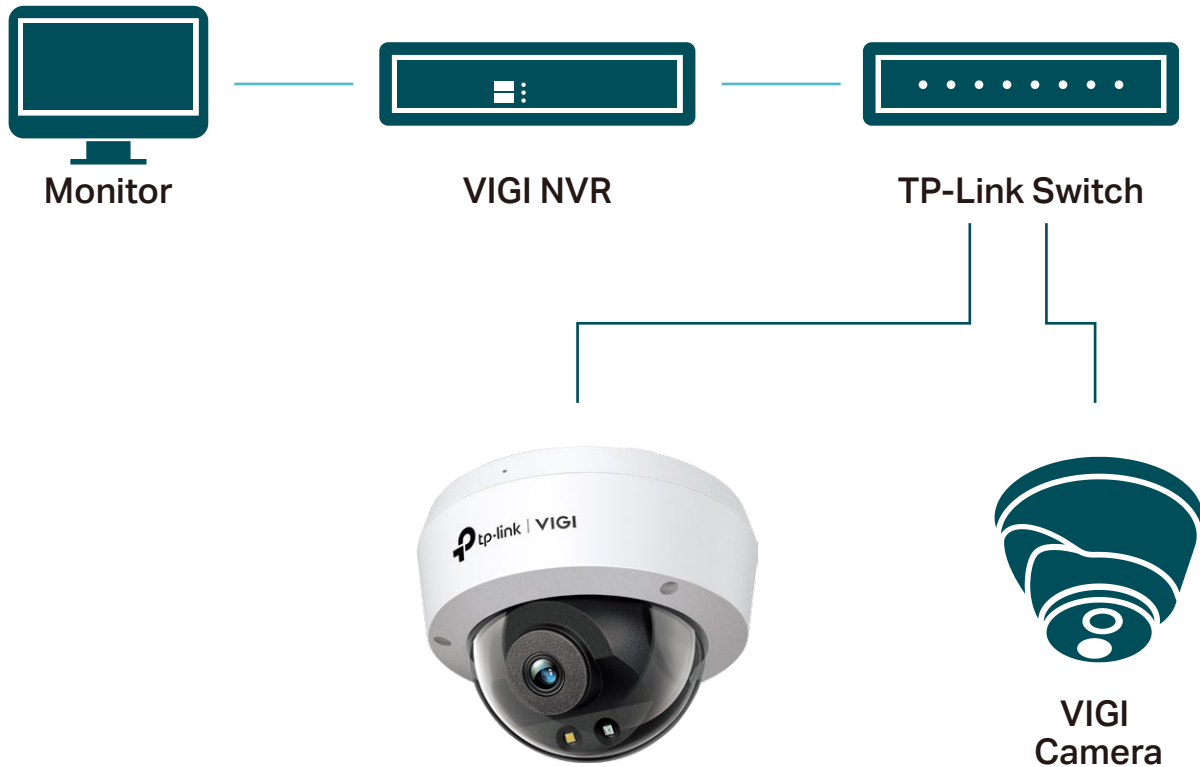

### Smart IR

Keeps objects from being under-rendered when far away or overexposed when close to camera at night.

### 120dB WDR

Enables crystal-clear images in high contrast scenes.

### 3D DNR

Removes abnormal pixelation to provide clearer video and eliminate distortion.

## // Flexible Installation

Easily route your camera's cable into a dropped ceiling or avoid drilling by slotting it through the camera's side outlet.