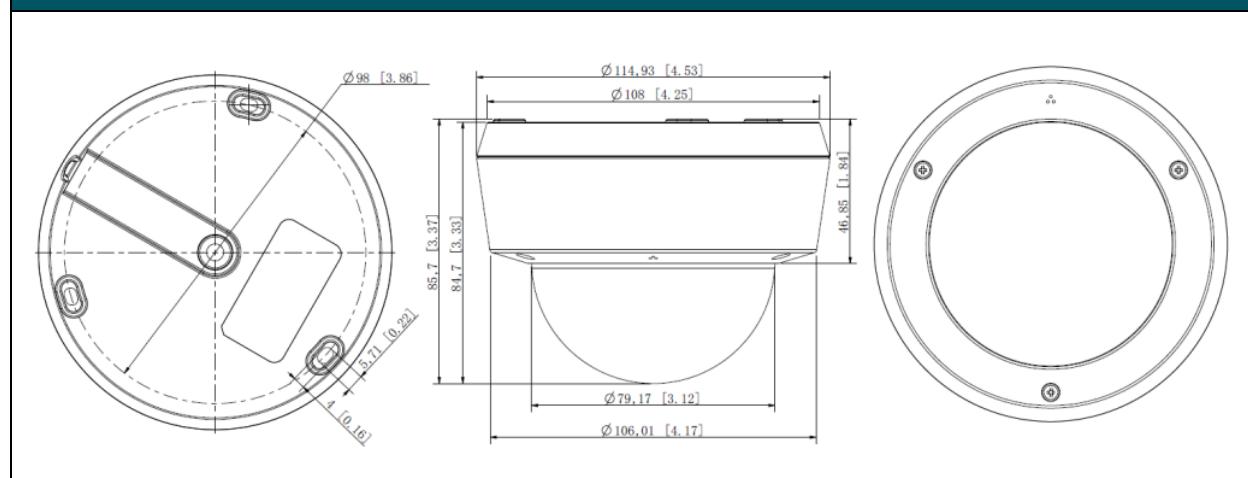

Material	Plastic
Protection	IP67, IK10
Product Dimensions (L x W x H)	Φ115 x 85.7 mm
Package Contents	VIGI Network Camera Quick Start Guide Waterproof Cable Attachments Mounting Accessories
Net Weight	0.28 Kg
Gross Weight	0.47 Kg
Certifications	CE, NTRA, VCCI, KC, BSMI, FCC, IC

Dimensions

*SD card is not included in the package.

Specifications are subject to change without notice and can be found at www.tp-link.com.

©2023 TP-Link