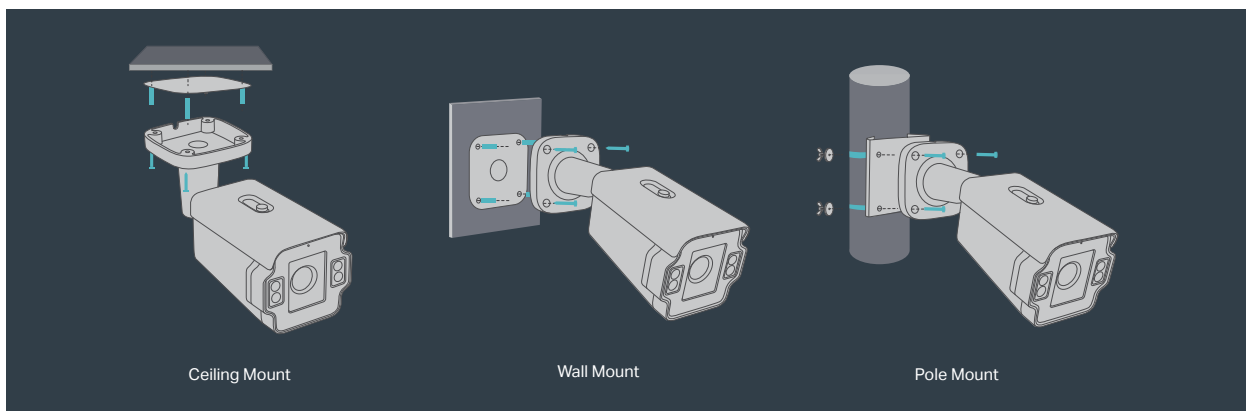

## // Flexible Installation

Find the perfect vantage point by simply securing your camera to the ceiling, wall, or pole.\*

Specifications	
Camera	
Product Model	InSight S345ZI
Image Sensor	1/2.9" Progressive Scan CMOS
Shutter Speed	1/3 to 1/10000 s
Slow Shutter	Yes
Min. Illumination	Color: 0.005 Lux; 0 Lux with IR
Day/Night Mechanism	IR Cut Filter
Day/Night Switch	Unified/ Scheduled/ Auto
Lens	
Type	Motorized Varifocal Lens
Focal Length	2.7-13.5 mm (5X Optical Zoom)
Aperture	F1.6
FOV	2.7-13.5 mm: <ul style="list-style-type: none"> <li>• Horizontal FOV: 29.6°-102.0°</li> <li>• Vertical FOV: 16.8°-53.8°</li> <li>• Diagonal FOV: 34.1°-122.8°</li> </ul>
Lens Mount	φ14
DORI Distance	2.7-13.5 mm: <ul style="list-style-type: none"> <li>• Detect: 66-207 m (217-579 ft)</li> <li>• Observe: 28-86 m (92-282 ft)</li> <li>• Recognize: 13-41 m (43-135 ft)</li> <li>• Identify: 7-21 m (23-69 ft)</li> </ul>
Angle Adjustment (Manual)	
Range	Pan: 0° to 360°, Tilt: 0° to 90°, Rotation: 0° to 360°