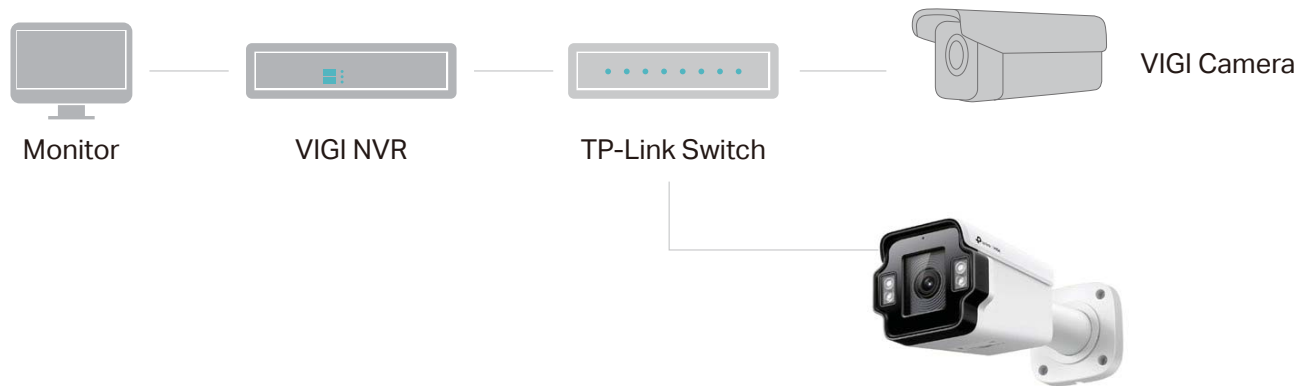

## // Smart Detection

Intrusion  
Detection

Line-Crossing  
Detection

Object Removal  
Detection

Object Abandoned  
Detection

Scene Change  
Detection

Region Entering  
Detection

Region Exiting  
Detection

Loitering  
Detection

Abnormal Sound  
Detection

## // VIGI Surveillance Solution

The VIGI professional surveillance system by TP-Link is dedicated to protecting the business that you've worked hard to build—whenever, wherever.

Outstanding functions, reliable quality guarantees, and simplified installation work together to ensure your business stays safe and sound.

## // Flexible Installation

Find the perfect vantage point by simply securing your camera to the ceiling, wall, or pole.\*

Specifications	
Camera	
Product Model	InSight S345ZI
Image Sensor	1/2.9" Progressive Scan CMOS
Shutter Speed	1/3 to 1/10000 s
Slow Shutter	Yes
Min. Illumination	Color: 0.005 Lux; 0 Lux with IR
Day/Night Mechanism	IR Cut Filter
Day/Night Switch	Unified/ Scheduled/ Auto
Lens	
Type	Motorized Varifocal Lens
Focal Length	2.7-13.5 mm (5X Optical Zoom)
Aperture	F1.6
FOV	2.7-13.5 mm: <ul style="list-style-type: none"> <li>• Horizontal FOV: 29.6°-102.0°</li> <li>• Vertical FOV: 16.8°-53.8°</li> <li>• Diagonal FOV: 34.1°-122.8°</li> </ul>
Lens Mount	φ14
DORI Distance	2.7-13.5 mm: <ul style="list-style-type: none"> <li>• Detect: 66-207 m (217-579 ft)</li> <li>• Observe: 28-86 m (92-282 ft)</li> <li>• Recognize: 13-41 m (43-135 ft)</li> <li>• Identify: 7-21 m (23-69 ft)</li> </ul>
Angle Adjustment (Manual)	
Range	Pan: 0° to 360°, Tilt: 0° to 90°, Rotation: 0° to 360°