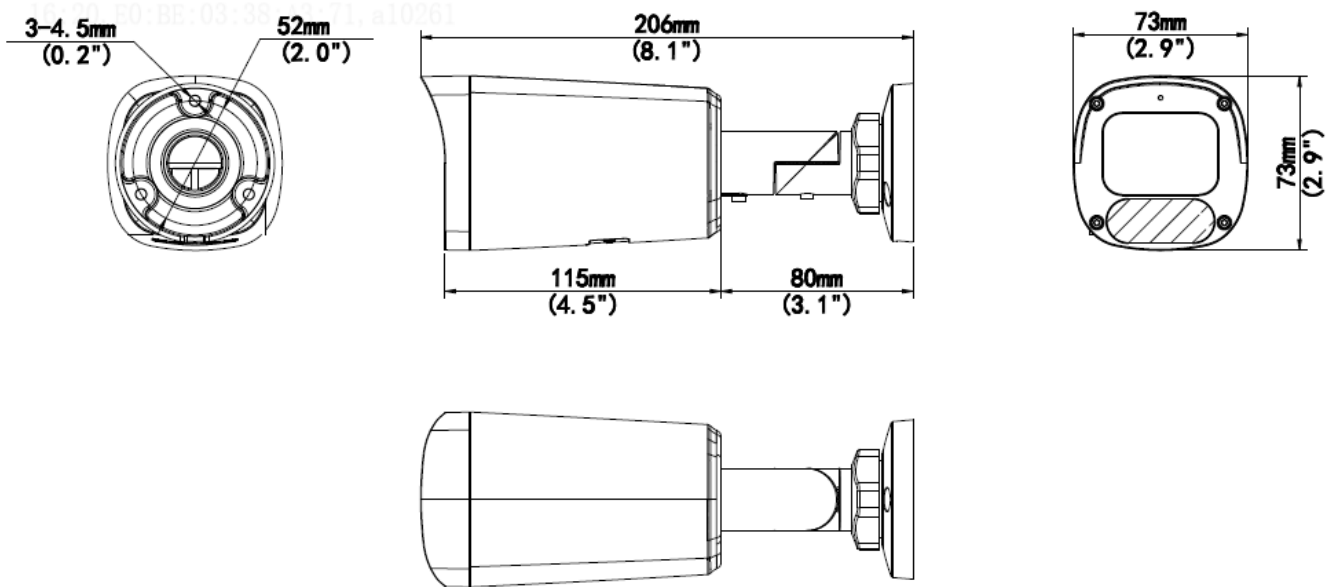

General

Power	DC 12V±25%, PoE (IEEE 802.3af)
	Power consumption: Max 2.8W
Power Interface	Ø 5.5mm coaxial power plug

Dimensions (L x W x H)	206 x 73 x 73mm (8.1" x 2.9" x 2.9")
Weight	0.47kg(1.04lb)
Material	Graphene + Metal
Working Environment	-30°C ~ 60°C (-22°F ~ 140°F), Humidity: ≤95% RH (non-condensing)
Storage Environment	-30°C ~ 60°C (-22°F ~ 140°F), Humidity: ≤95% RH (non-condensing)
surge protection	4KV
Reset Button	Support

Dimensions

Accessories

TR-JB05-B-IN

Junction Box

TR-UP06-C-IN

Pole Mount

TR-A01-IN

Waterproof Joint