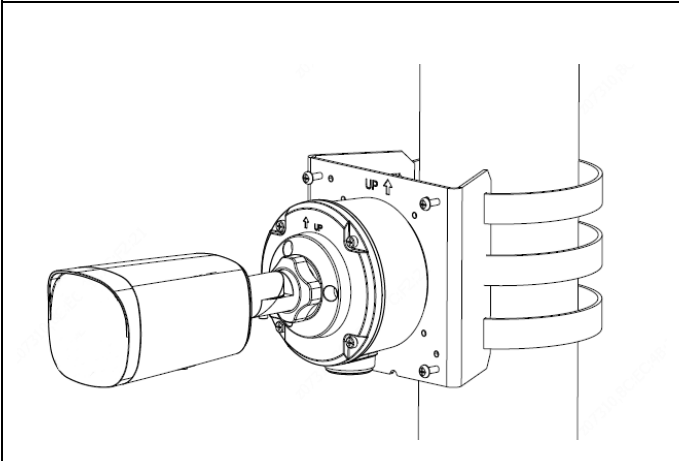

Pole Mount

TR-JB05-B-IN+ TR-UP06-C-IN

Zhejiang Uniview Technologies Co., Ltd.

Building No. 369, Xietong Road, Xixing Sub-district, Binjiang District, Hangzhou City, Zhejiang Province, China (310051)

Email: overseasbusiness@uniview.com; globalsupport@uniview.com

<http://www.uniview.com>

©2024 Zhejiang Uniview Technologies Co., Ltd. All rights reserved.

*Product specifications and availability are subject to change without notice.